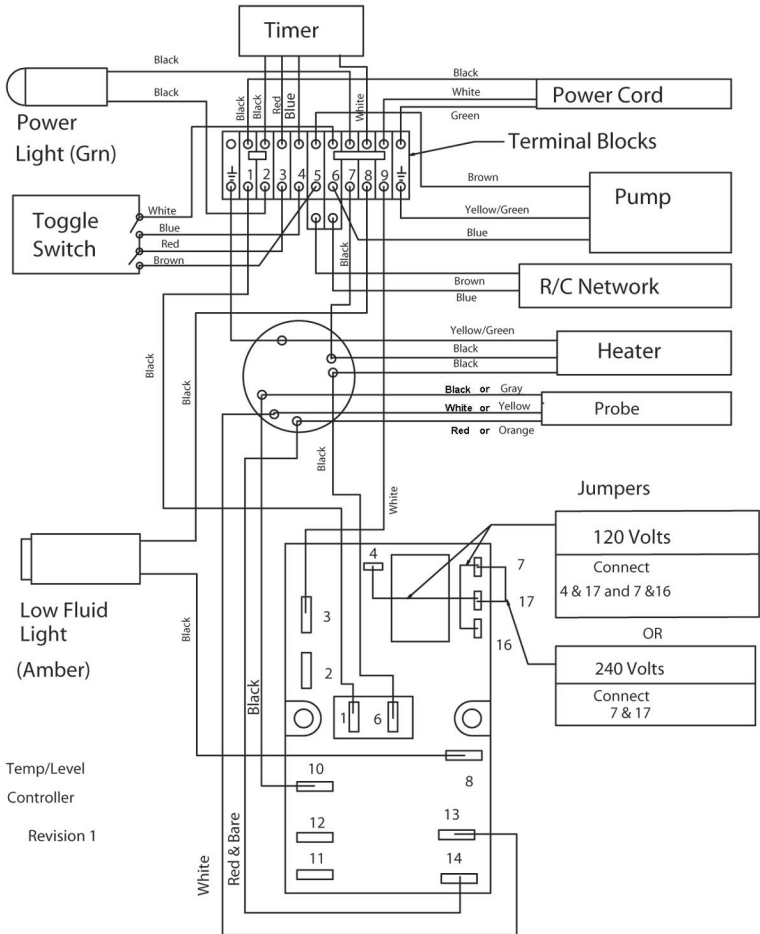

# ChemFree SmartWasher®

Model 15, 15C, 18

## 120 Volt Electrical Schematic

9 terminals; black switch, modified tlc  
(manufactured after 3/03)

Temp/Level  
Controller  
Revision 1