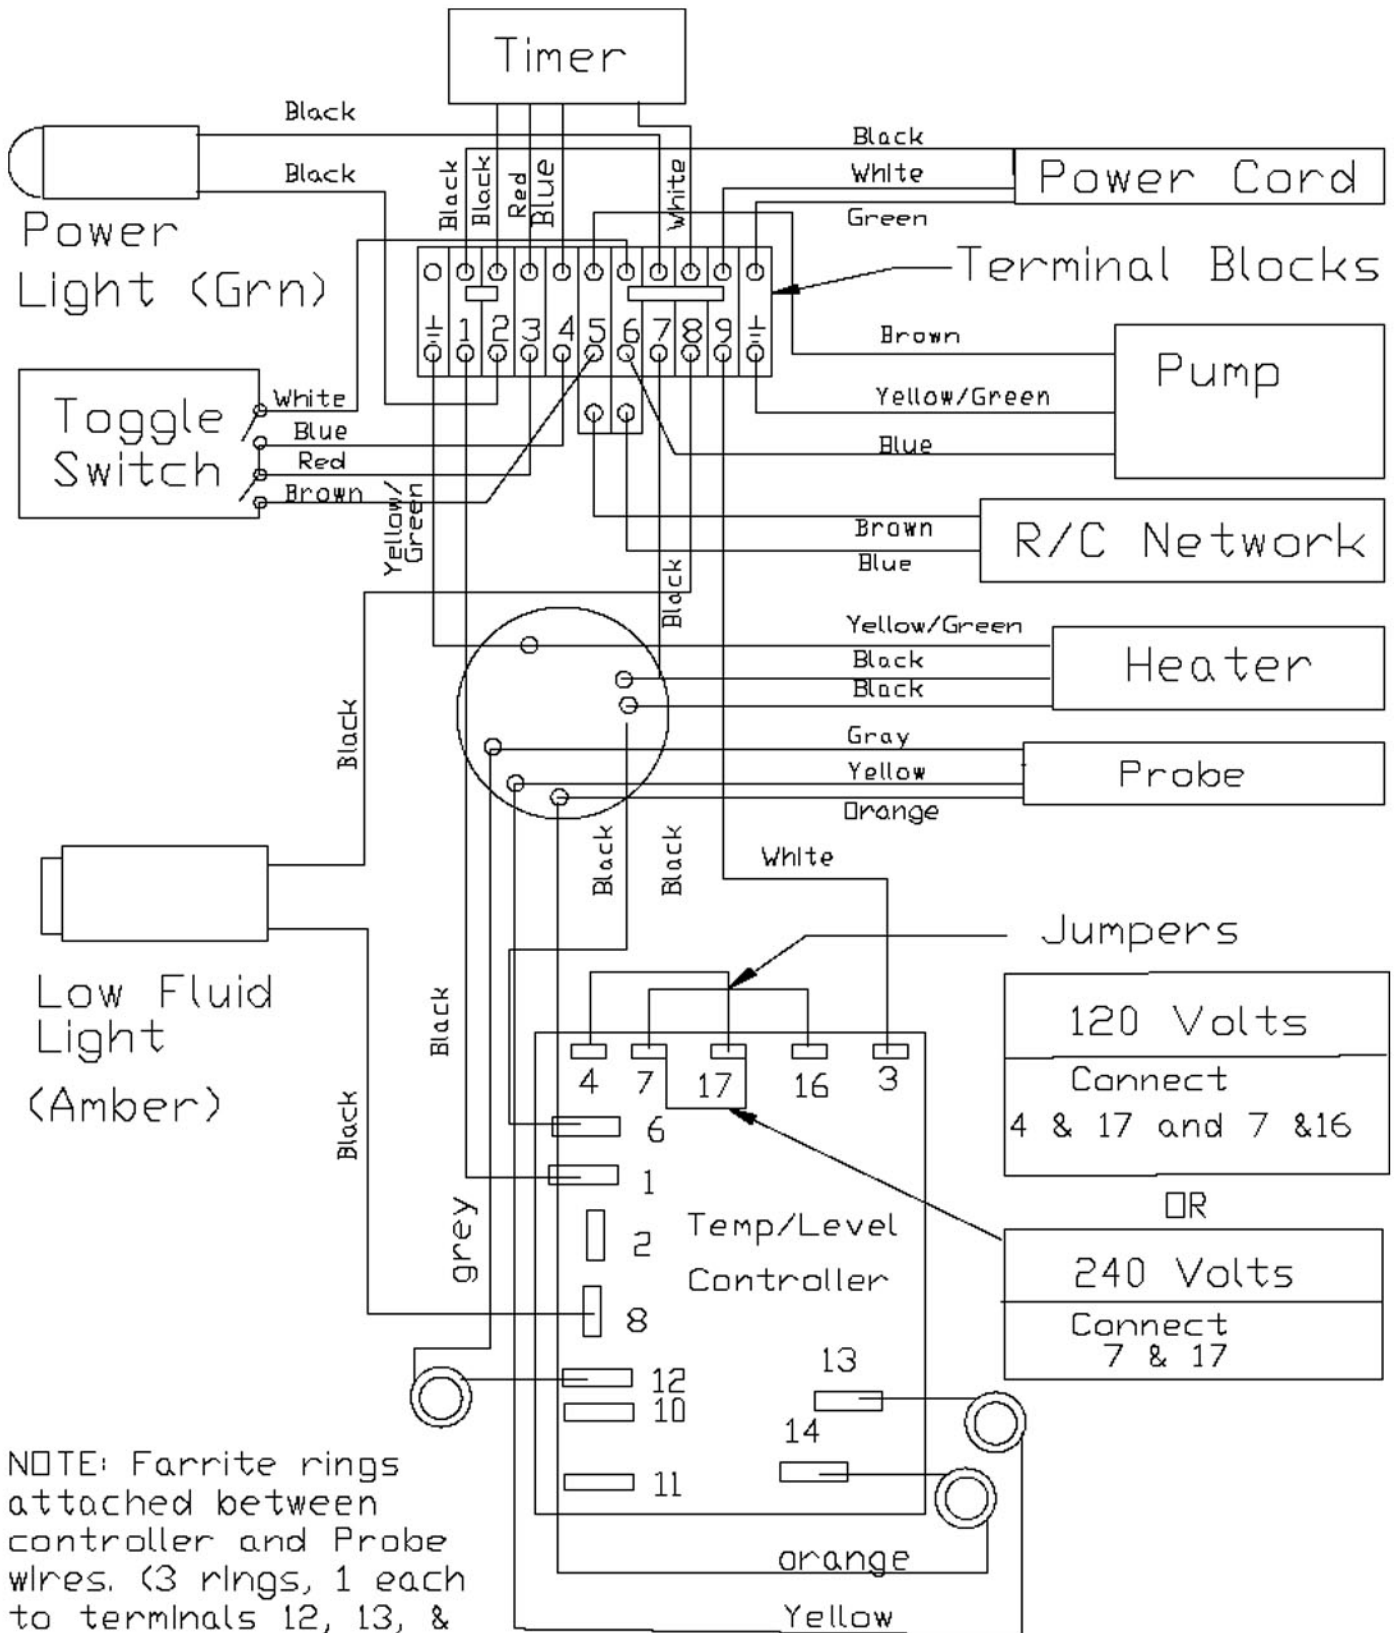

## Model 15, 15C, 18

### 120 Volt Electrical Schematic

**9 terminals; black switch, tlc, line filter w/ferrite rings**

NOTE: Ferrite rings attached between controller and Probe wires. (3 rings, 1 each to terminals 12, 13, & 14)

# Line Filter