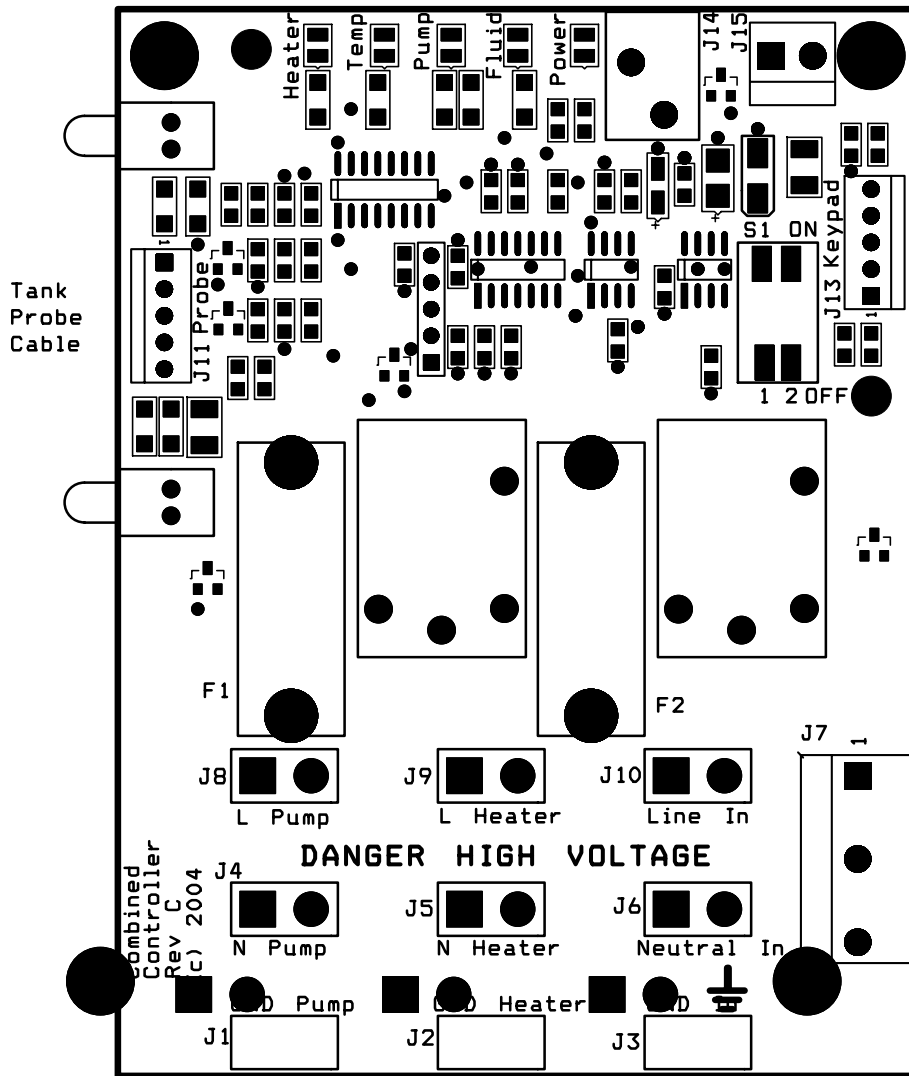

ChemFree SmartWasher®

Model 25, 25C, 28

120 Volt Electrical Schematic

5 LED Indicators

Diagnostic LED's

Faceplate
Keypad
Cable

Pump Timer/Temp Setting
S1: 1 2

10 Min./108F:	ON	ON
10 Min./115F:	ON	OFF
30 Min./108F:	OFF	ON
30 Min./115F:	OFF	OFF

F1=1A Slo Blo, 5x20mm

F2: o Blo, 5x20mm
120V: 10A Slo Blo, 5x20mm
230V: 6.3A S1

Pump

Heater

Power

Line = Black or Brown
Ground = Green/Yell
Neutral = White or Blu

rw